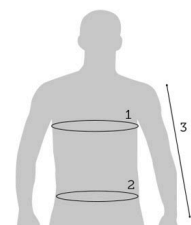

REGULAR SIZE

			XS	S	M	L	XL	XXL	3XL	4XL	5XL
			44	46/48	48/50	52	54/56	56/58	60/62	62/64	66/68
1	Chest	cm	90	94-98	98-102	106	110-114	114-118	122-126	126-130	134-138
		inch	35	37-39	39-40	42	43-45	45-46	48-50	50-51	53-54
2	Waist	cm	78	82-86	86-90	94	98-104	104-110	116-122	122-128	134-140
		inch	31	32-34	34-35	37	39-41	41-43	46-48	48-50	53-55
		cm	61	62-63	63-64	65	66-67	67-68	69-70	70-71	72-73