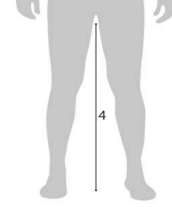

3	Arm	inch	24	24-25	25	26	26	26-27	27-28	28	28-29
4	Leg	cm		76,5	76,5	76,5	76,5	76,5			
		inch		30	30	30	30	30			
		cm	81,5	81,5	81,5	81,5	81,5	81,5	81,5	81,5	81,5
		inch	32	32	32	32	32	32	32	32	32
		cm		86,5	86,5	86,5	86,5	86,5			
		inch		34	34	34	34	34