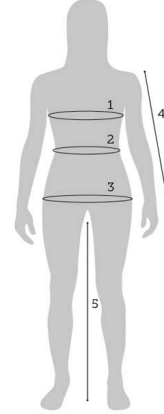

GLOVES

			S	M	L	XL	XXL
6	Around palm	cm	20	22	24	26	28
		inch	8	8,5	9,5	10,5	11

HEADWEAR

			S	M	L	XL	XXL
7	Around head	cm	57	58	59	60	61
		inch	22 ^{1/2}	22 ^{7/8}	23 ^{1/4}	23 ^{5/8}	24

SEELAND SIZE GUIDE